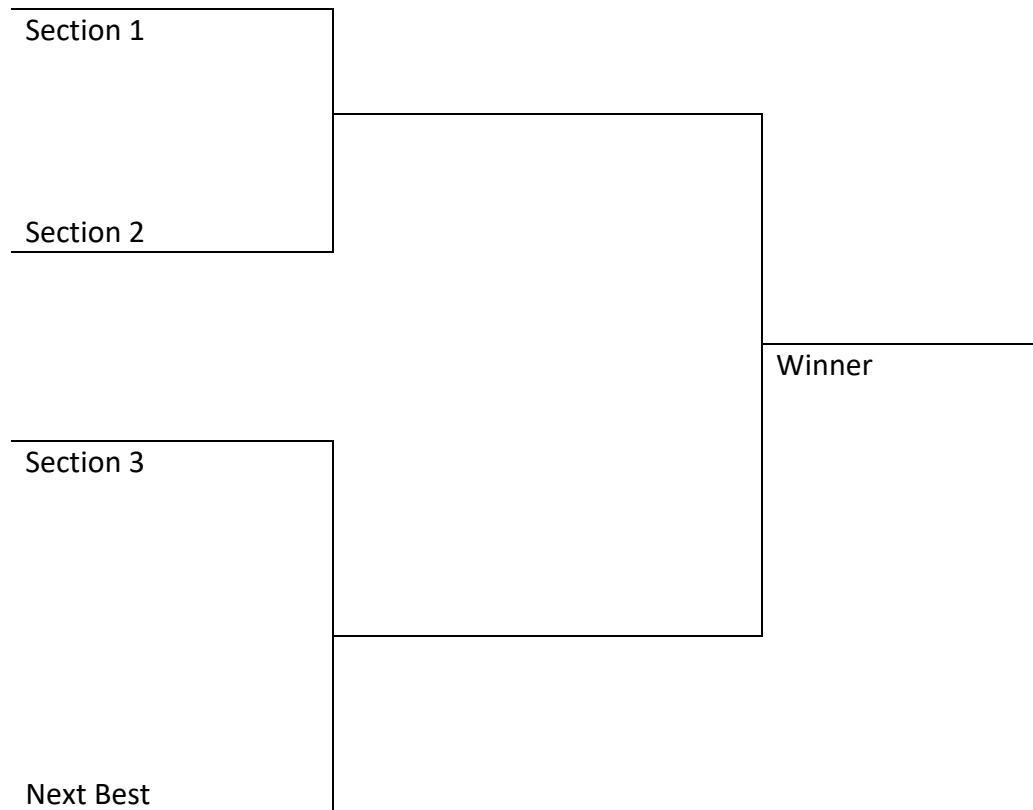

60 – 74 Women’s Fours - Knockout (Post Section)

Note: Days and times are correct at the time of going to print. It is the player’s responsibility to confirm play days and times available from Bowls North Harbour’s website or at Headquarters.

Thursday 17
Semi - Final
2.30pm
Orewa

Friday 18
Final
2.00 pm
Orewa