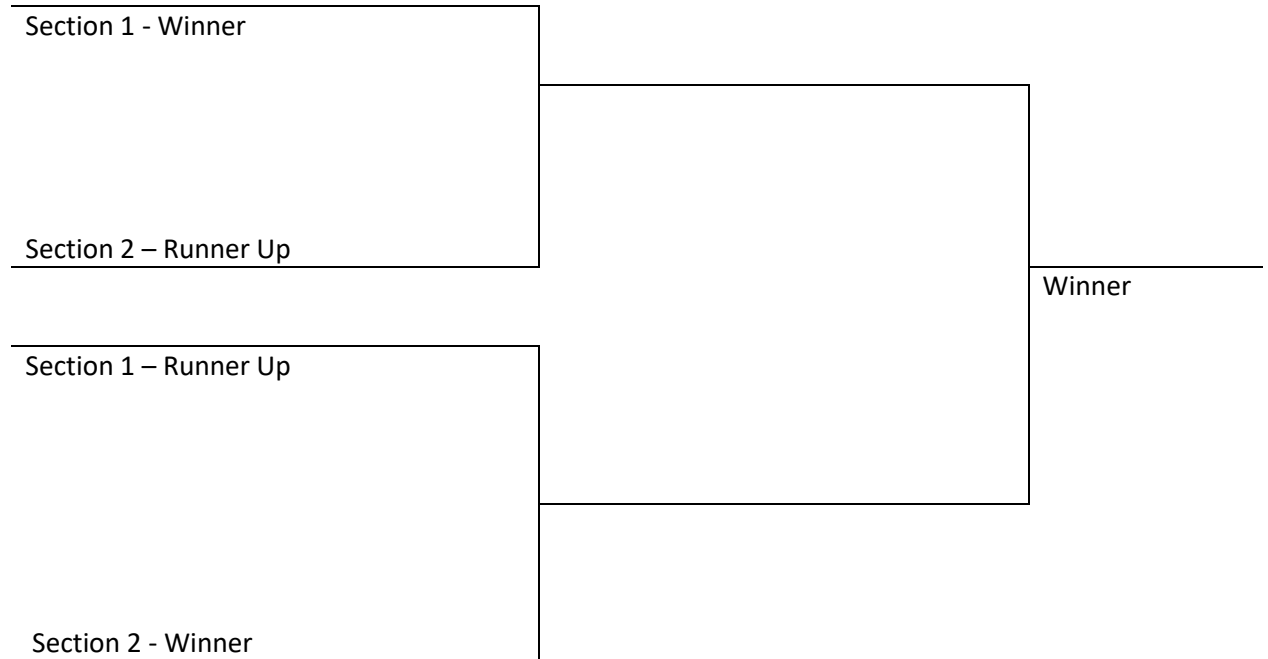

75 and Over Men's Fours – Knockout (Post Section)

Note: Days and times are correct at the time of going to print. It is the player's responsibility to confirm play days and times available from Bowls North Harbour's website or at Headquarters.

Thursday 17
Semi – Final
12.30
Manly

Friday 18
Final
2.00pm
Orewa