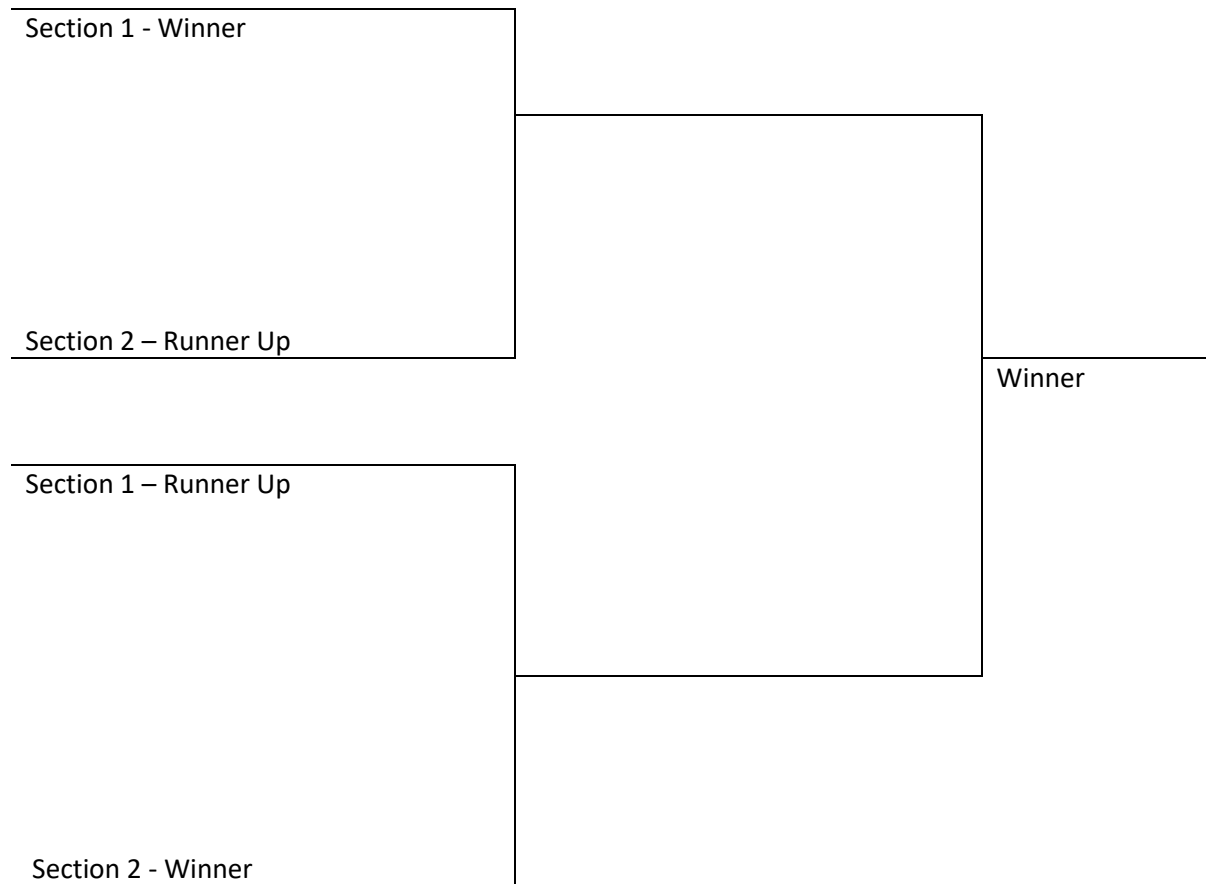

75 and Over Women's Fours – Knockout (Post Section)

Note: Days and times are correct at the time of going to print. It is the player's responsibility to confirm play days and times available from Bowls North Harbour's website or at Headquarters.

Thursday 17	Friday 18
Semi – Final	Final
2.30pm	2.00pm
Manly	Orewa