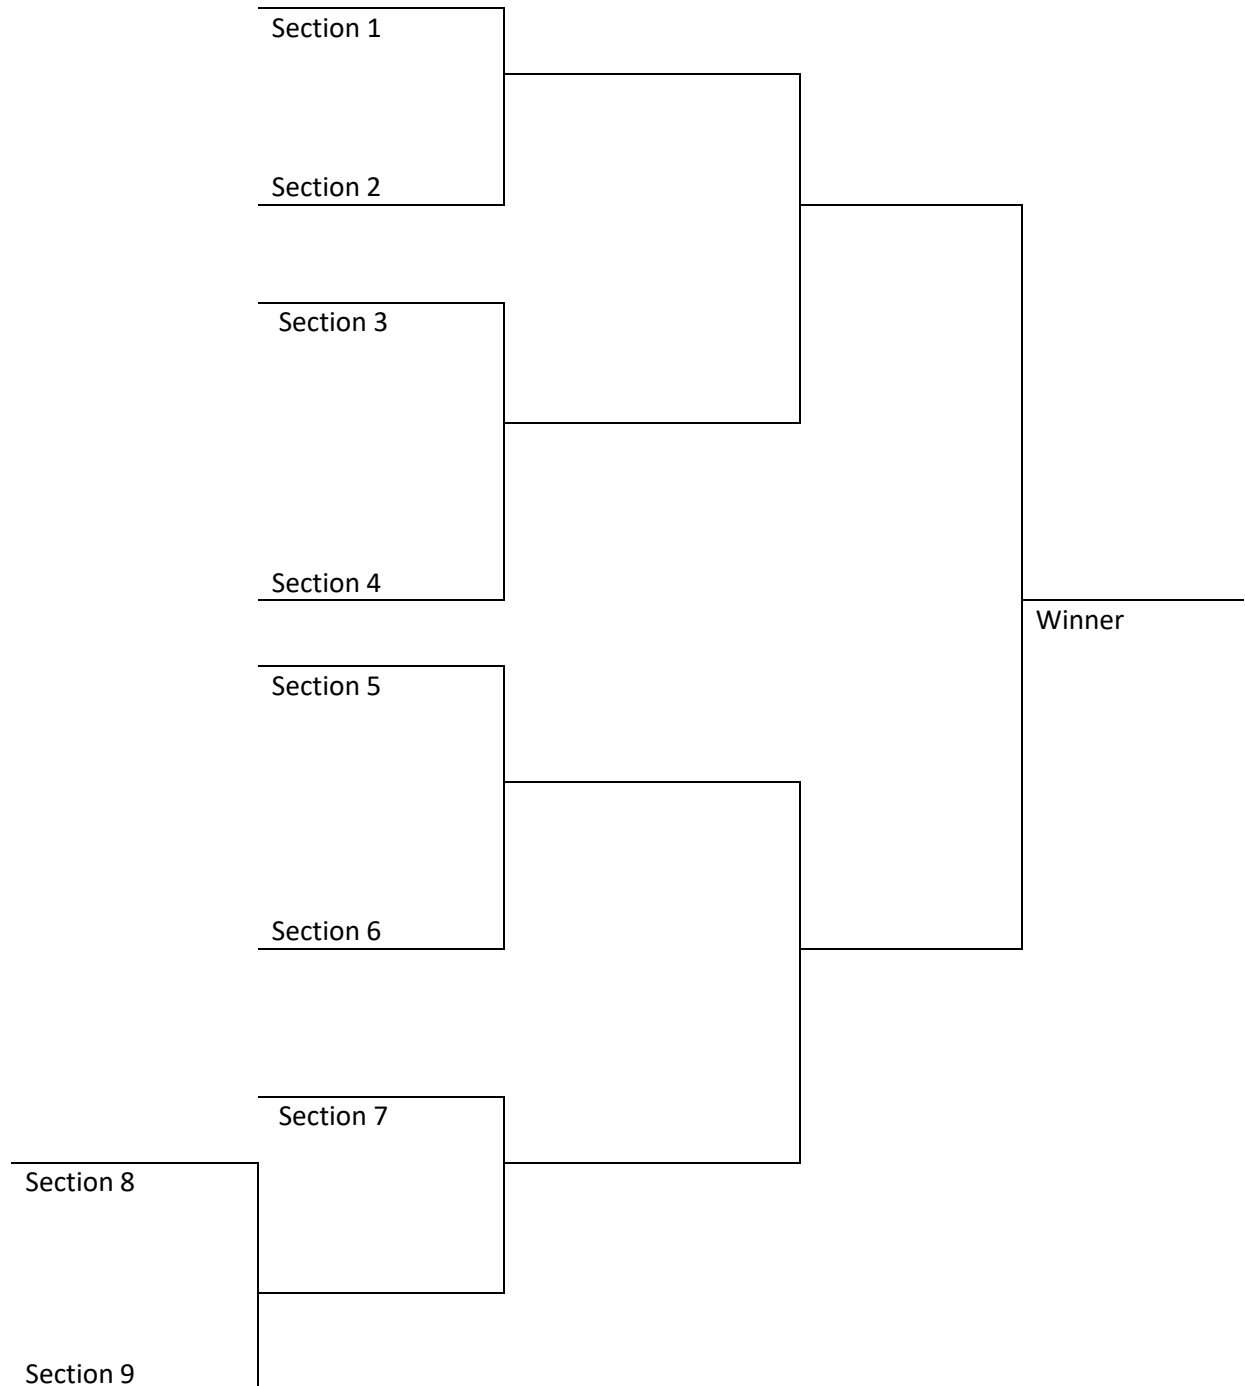

60 – 74 Men’s Pairs - Knockout (Post Section)

Note: Days and times are correct at the time of going to print. It is the player’s responsibility to confirm play days and times available from Bowls North Harbour’s website or at Headquarters

Tuesday 15	Thursday 17	Thursday 17	Friday 18
Knockout Rnd 1	Quarter-finals	Semi Finals	Final
2.45pm	10.30am	2.30pm	11.00am
Takapuna	Orewa	Orewa	Orewa