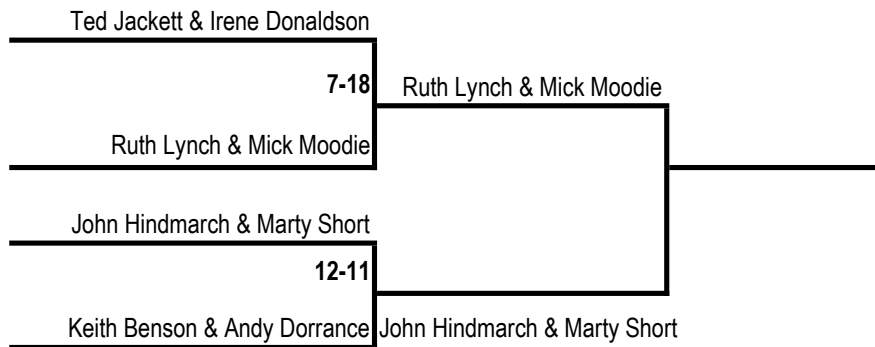

Open 2-4-2 Pairs

Post Section - Main Event

Venue Sunday: BOWLS OREWA

Event Director: Maureen Taylor Ph: 021 040 9899

Umpire: Jenny Daniels

Play Saturday	Start Sunday 8:30 am

1/4 Finals

Semi-Finals

Final