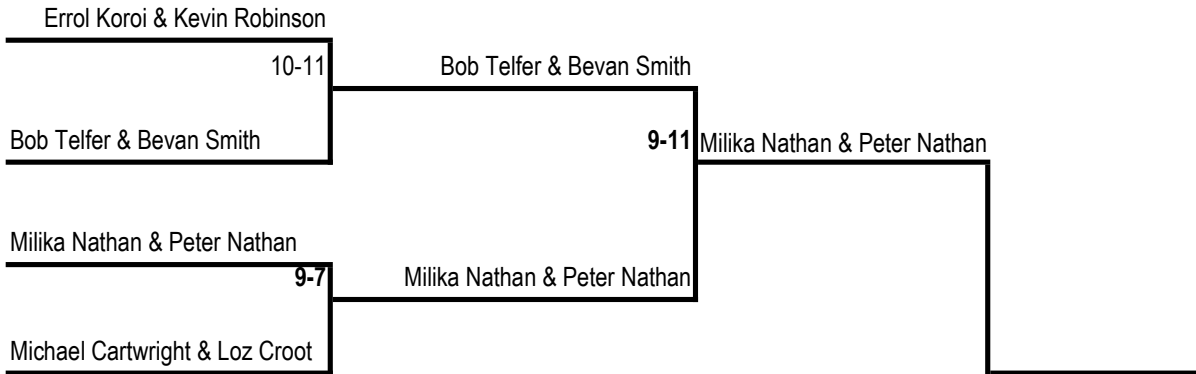

MAIRANGI BAY