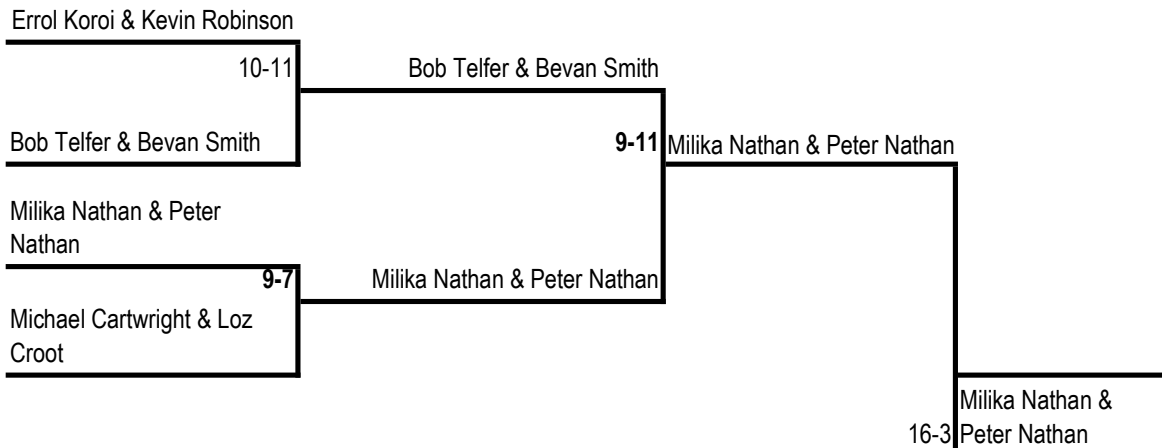

Open 2-4-2 Pairs

Post Section - Main Event

Venue Sunday: BOWLS OREWA

Event Director: Maureen Taylor Ph: 021 040 9899

Umpire: Jenny Daniels

Play Saturday	Start Sunday 8:30 am
---------------	----------------------

1/4 Finals

Semi-Finals

Final

MAIRANGI BAY

BOWLS OREWA