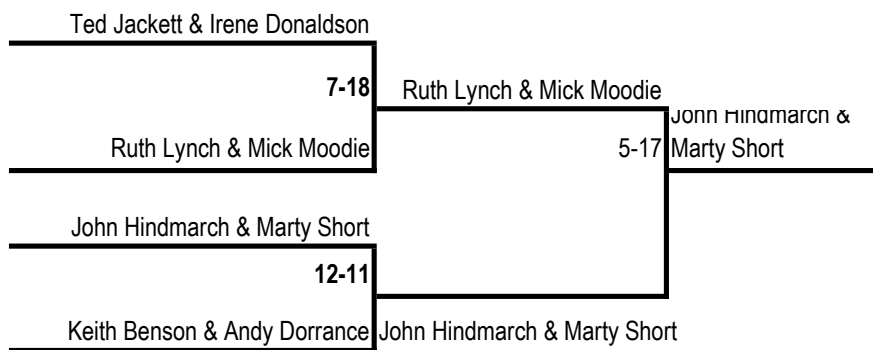

Open 2-4-2 Pairs

Post Section - Main Event

Venue Sunday: BOWLS OREWA

Event Director: Maureen Taylor Ph: 021 040 9899

Umpire: Jenny Daniels

Play Saturday	Start Sunday 8:30 am

1/4 Finals

Semi-Finals

Final